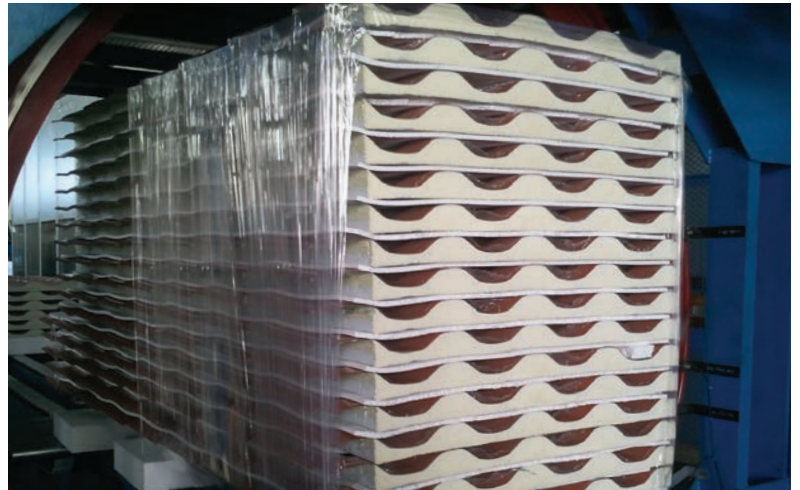

INSULATED ROOFING LINES

Our custom designed equipment will produce insulated panels for the roofing industry including trapezoidal, step tile, and standing seam roof products.

1200 E Cole
Moundridge, KS 67107
Ph: +1.620.345.6394