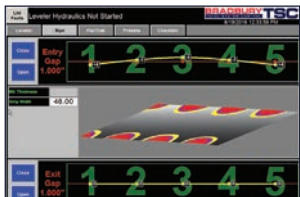

THE BRADBURY GROUP

Optimize your Leveler with the patented Laser Flat Trak® CL Series

The Laser Flat Trak® series works with any brand of leveler by measuring the flatness and displaying topographical data for the operator in real time. Upgrading to the Flat Trak® CL series combined with a Bradbury e-Drive® leveler enables the Flat Trak® to automatically adjust the leveler to process flat material throughout the coil.