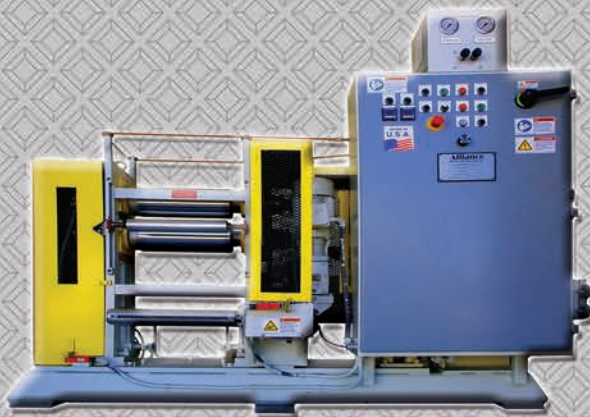

www.alliancemachineandengraving.com

**Phone: +1.804.798.1199
Fax: +1.804.798.1195**

**Made
in the
U.S.A.**